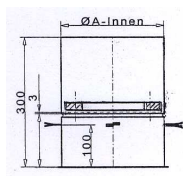

Flasque

Gaines techniques EI60

Deckenfutterrohr

manchettes